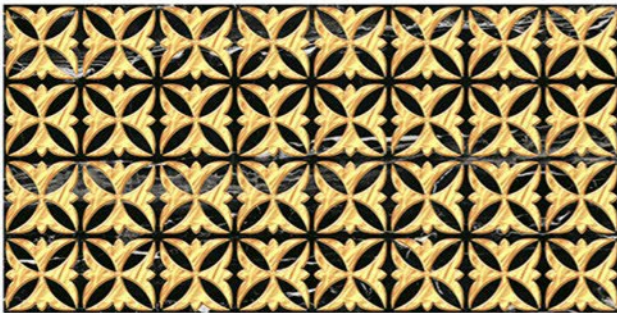

1-2036_LT
2-2036_HL_1
3-2036_HL_2
4-2036_DK

WATERPROOF SURFACE

CHEMICAL RESISTANCE

FROST RESISTANCE

RESISTANCE TO FIRE

Glossy Finish...!!

Wall Tiles 300X600 MM

1-2037_LT
2-2037_HL_1
3-2037_HL_2
4-2037_DK