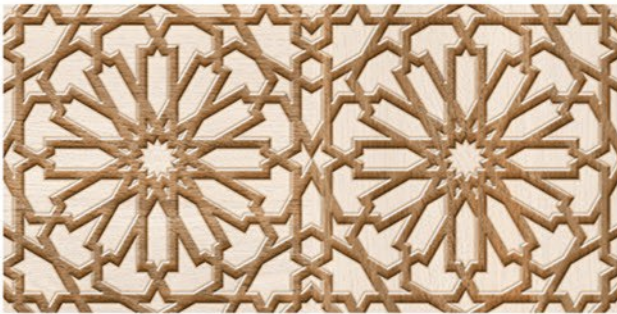

CHEMICAL RESISTANCE

FROST RESISTANCE

RESISTANCE TO FIRE

Glossy Finish...!!

Wall Tiles 300X600 MM

1-2021_LT
2-2021_HL_1
3-2021_HL_2
4-2021_DK

1-2022_LT
2-2022_HL_1
3-2022_HL_2
4-2022_LT

WATERPROOF SURFACE