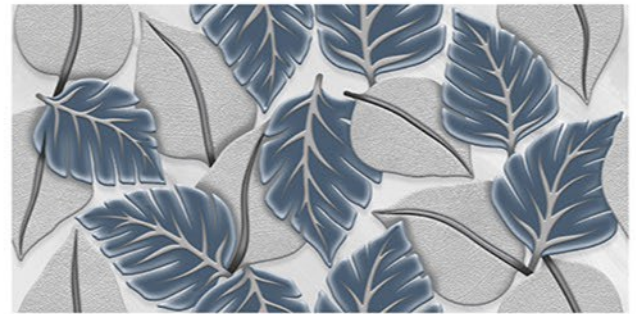

WATERPROOF
SURFACE

CHEMICAL
RESISTANCE

FROST
RESISTANCE

RESISTANCE
TO FIRE

Glossy Finish...!!

Wall Tiles 300X600 MM

1-2031_LT
2-2031_HL_1
3-2031_HL_2
4-2031_DK

1-2032_LT
2-2032_HL_1
3-2032_HL_2
4-2032_DK