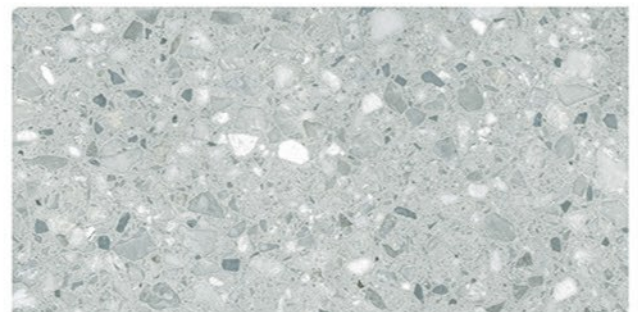

Wall Tiles

300X600 MM

1-2025_LT
2-2027_HL_1
3-2027_HL_2
4-2028_DK

WATERPROOF SURFACE

CHEMICAL RESISTANCE

FROST RESISTANCE

RESISTANCE TO FIRE

Glossy Finish...!!