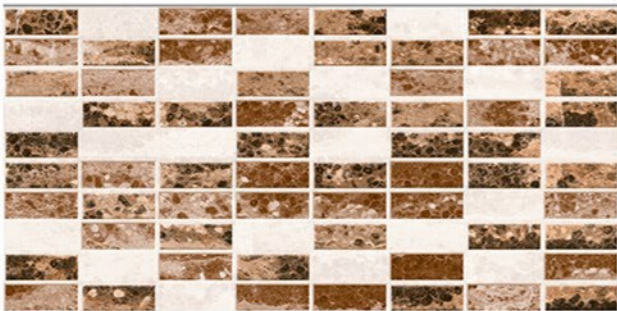

1-2087_LT
2-2087_HL_1
3-2087_HL_2
4-2087_DK

1-2088_LT
2-2088_HL_1
3-2088_HL_2
4-2088_DK

WATERPROOF SURFACE

CHEMICAL RESISTANCE

FROST RESISTANCE

RESISTANCE TO FIRE

Glossy Finish...!!

Wall Tiles 300X600 MM