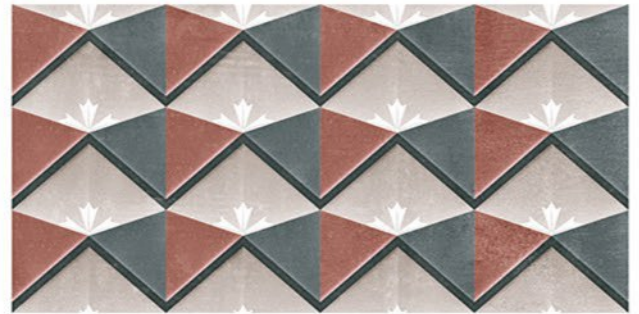

1-2046_LT
2-2046_HL_1
3-2046_HL_2
4-2046_DK

WATERPROOF SURFACE

CHEMICAL RESISTANCE

FROST RESISTANCE

RESISTANCE TO FIRE

Glossy Finish...!!

Wall Tiles 300X600 MM

1-2047_LT
2-2047_HL_1
3-2047_HL_1
4-2047_DK