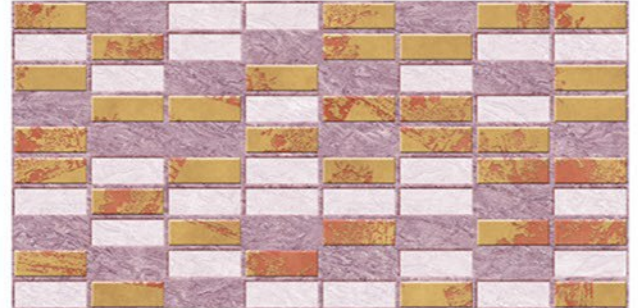

1-2082_LT
2-2082_HL_1
3-2082_HL_2
4-2082_DK

WATERPROOF SURFACE

CHEMICAL RESISTANCE

FROST RESISTANCE

RESISTANCE TO FIRE

Glossy Finish...!!