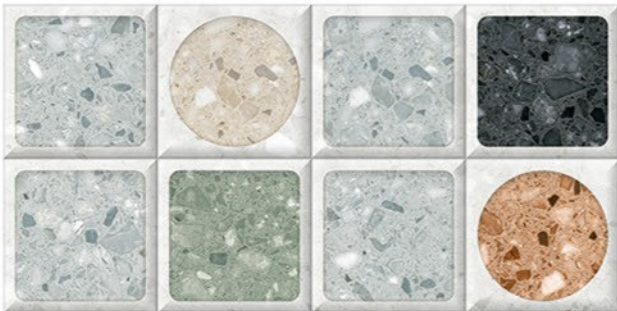

Wall Tiles

300X600 MM

1-2025_LT
2-2027_HL_1
3-2027_HL_2
4-2027_DK

1-2025_LT
2-2027_HL_1
3-2027_HL_2
4-2028_DK

WATERPROOF SURFACE

CHEMICAL RESISTANCE

FROST RESISTANCE

RESISTANCE TO FIRE

Glossy Finish...!!