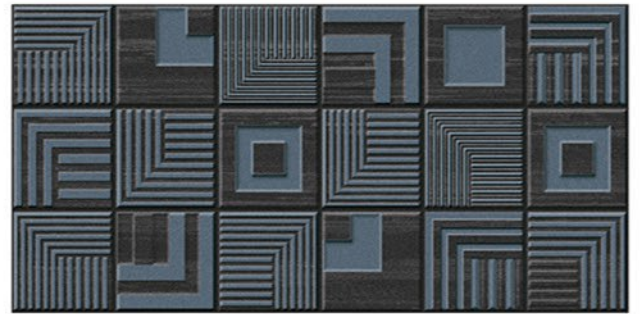

CHEMICAL RESISTANCE

FROST RESISTANCE

RESISTANCE TO FIRE

Glossy Finish...!!

Wall Tiles 300X600 MM

1-2023_LT
2-2023_HL_1
3-2023_HL_1
4-2023_LT

1-2024_LT
2-2024_HL_1
3-2024_HL_2
4-2024_DK

WATERPROOF SURFACE