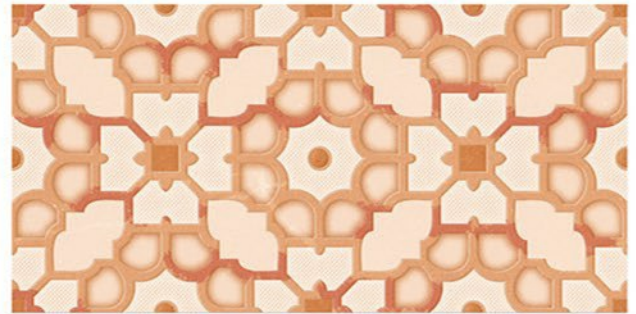

WATERPROOF
SURFACE

CHEMICAL
RESISTANCE

FROST
RESISTANCE

RESISTANCE
TO FIRE

Glossy Finish...!!

Wall Tiles 300X600 MM

1-2033_LT
2-2033_HL_1
3-2033_HL_2
4-2033_DK

1-2034_LT
2-2034_HL_1
3-2034_HL_2
4-2034_DK