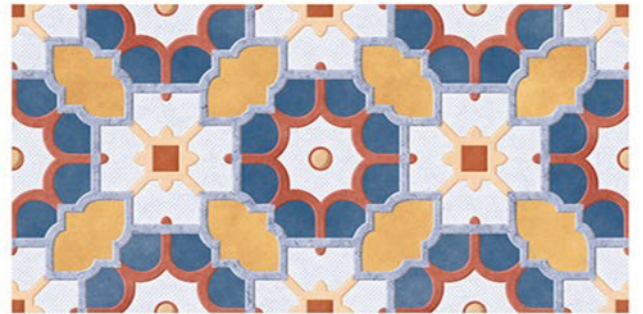

1-2088_LT
2-2088_HL_1
3-2088_HL_2
4-2088_DK

WATERPROOF SURFACE

CHEMICAL RESISTANCE

FROST RESISTANCE

RESISTANCE TO FIRE

Glossy Finish...!!