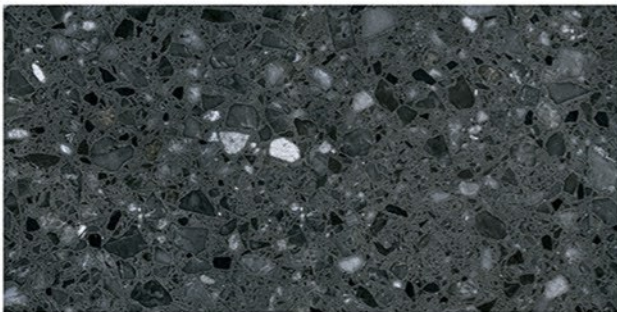

CHEMICAL RESISTANCE

FROST RESISTANCE

RESISTANCE TO FIRE

Glossy Finish...!!

Wall Tiles 300X600 MM

1-2025_LT
2-2025_HL_1
3-2025_HL_2
4-2025_DK

1-2025_LT
2-2025_HL_1
3-2025_HL_2
4-2026_DK

WATERPROOF SURFACE