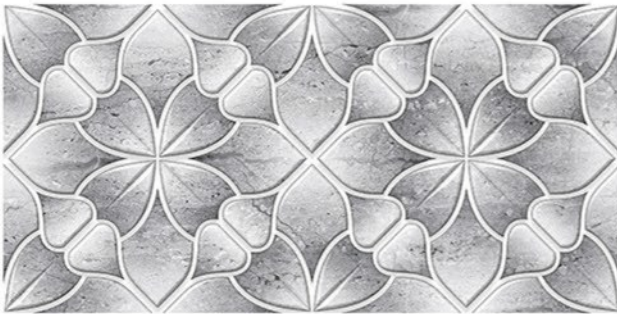

1-2062_LT
2-2062_HL_1
3-2062_HL_2
4-2062_DK

WATERPROOF SURFACE

CHEMICAL RESISTANCE

FROST RESISTANCE

RESISTANCE TO FIRE

Glossy Finish...!!

Wall Tiles

300X600 MM