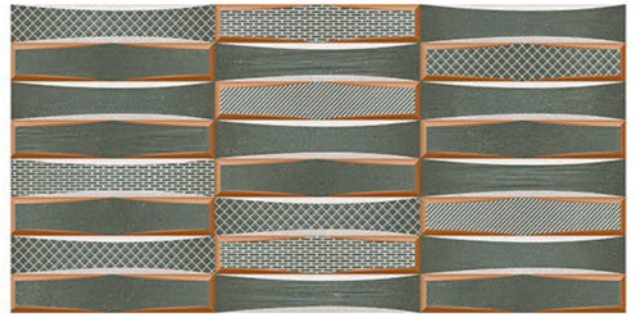

1-2047_LT
2-2048_HL_1
3-2048_HL_1
4-2048_DK

WATERPROOF SURFACE

CHEMICAL RESISTANCE

FROST RESISTANCE

RESISTANCE TO FIRE

Glossy Finish...!!

Wall Tiles 300X600 MM

1-2047_LT
2-2049_HL_1
3-2049_HL_1
4-2049_DK