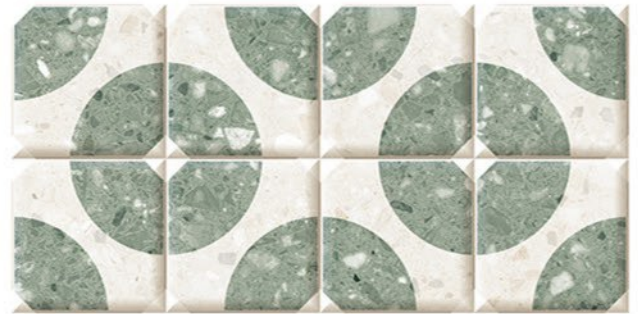

Wall Tiles

300X600 MM

1-2025_LT
2-2027_HL_1
3-2027_HL_2
4-2027_DK

1-2025_LT
2-2027_HL_1
3-2027_HL_2
4-2028_DK

WATERPROOF SURFACE

CHEMICAL RESISTANCE

FROST RESISTANCE

RESISTANCE TO FIRE

Glossy Finish...!!