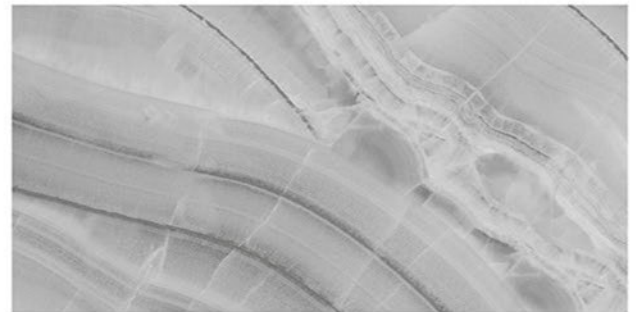

WATERPROOF
SURFACE

CHEMICAL
RESISTANCE

FROST
RESISTANCE

RESISTANCE
TO FIRE

Glossy Finish...!!

Wall Tiles 300X600 MM

1-2031_LT
2-2031_HL_1
3-2031_HL_2
4-2031_DK

1-2032_LT
2-2032_HL_1
3-2032_HL_2
4-2032_DK