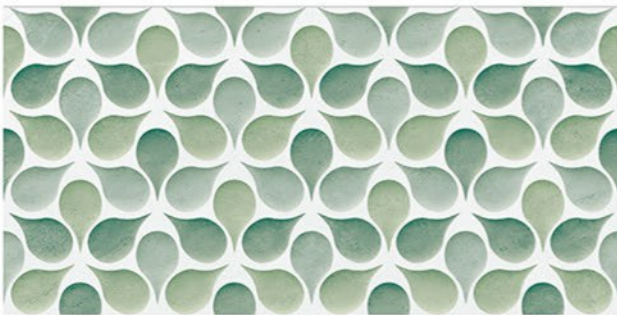

WATERPROOF SURFACE

CHEMICAL RESISTANCE

FROST RESISTANCE

RESISTANCE TO FIRE

Glossy Finish...!!

Wall Tiles

300X600 MM

1-2035_LT
2-2035_HL_1
3-2035_HL_2
4-2035_DK