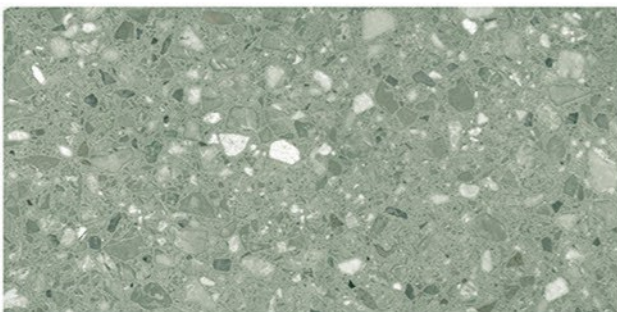

Wall Tiles

300X600 MM

1-2025_LT
2-2027_HL_1
3-2027_HL_2
4-2027_DK

WATERPROOF SURFACE

CHEMICAL RESISTANCE

FROST RESISTANCE

RESISTANCE TO FIRE

Glossy Finish...!!