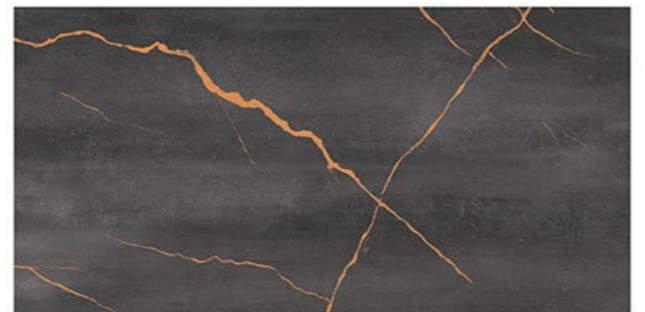

CHEMICAL RESISTANCE

FROST RESISTANCE

RESISTANCE TO FIRE

Glossy Finish...!!

Wall Tiles 300X600 MM

1-2003_LT
2-2003_HL_1
3-2003_HL_2
4-2003_DK

1-2004_LT
2-2004_HL_1
3-2004_HL_2
4-2004_DK

WATERPROOF SURFACE