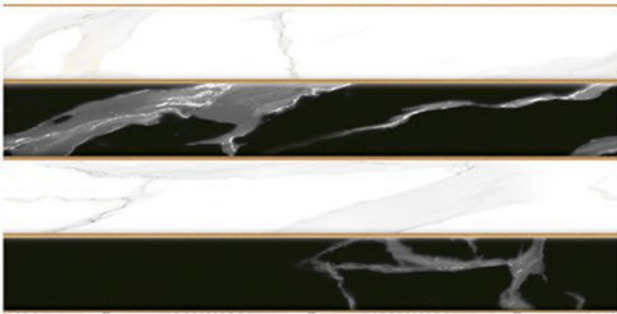

CHEMICAL RESISTANCE

FROST RESISTANCE

RESISTANCE TO FIRE

Glossy Finish...!!

Wall Tiles 300X600 MM

1-2007_LT
2-2007_HL_1
3-2007_HL_2
4-2007_LT

1-2008_LT
2-2008_HL_1
3-2008_HL_2
4-2008_DK

WATERPROOF SURFACE