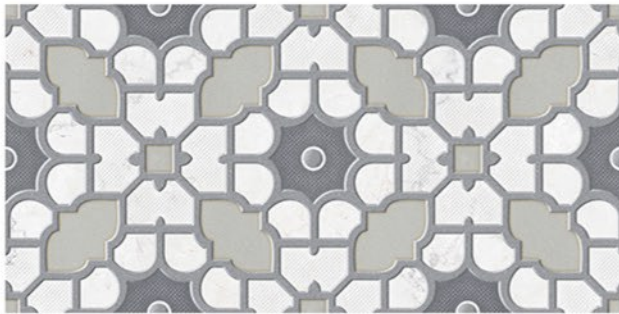

1-2058_LT
2-2058_HL_1
3-2058_HL_2
4-2058_DK

WATERPROOF
SURFACE

CHEMICAL
RESISTANCE

FROST
RESISTANCE

RESISTANCE
TO FIRE

Glossy Finish...!!

Wall Tiles 300X600 MM

1-2059_LT
2-2059_HL_1
3-2059_HL_2
4-2059_LT