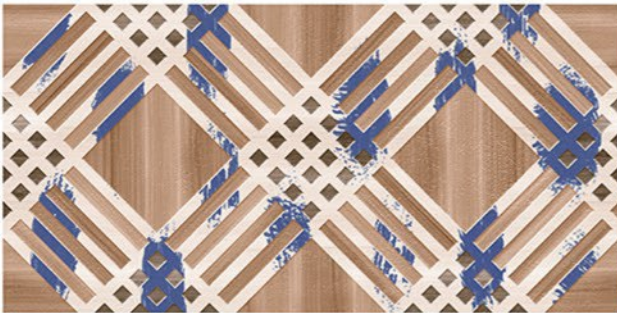

1-2085_LT
2-2085_HL_1
3-2085_HL_2
4-2085_DK

1-2086_LT
2-2086_HL_1
3-2086_HL_2
4-2086_DK

WATERPROOF SURFACE

CHEMICAL RESISTANCE

FROST RESISTANCE

RESISTANCE TO FIRE

Glossy Finish...!!

Wall Tiles 300X600 MM