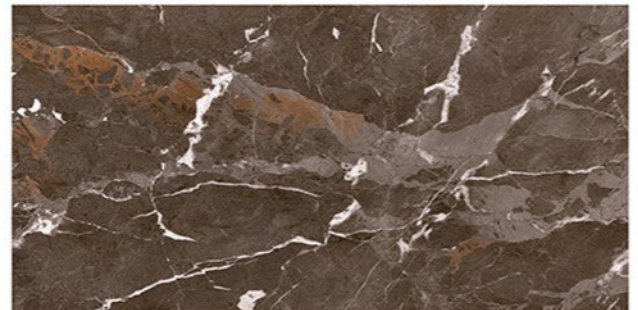

CHEMICAL RESISTANCE

FROST RESISTANCE

RESISTANCE TO FIRE

Glossy Finish...!!

Wall Tiles 300X600 MM

1-2017_LT
2-2017_HL_1
3-2017_HL_2
4-2017_LT

1-2018_LT
2-2018_HL_1
3-2018_HL_2
4-2018_DK

WATERPROOF SURFACE