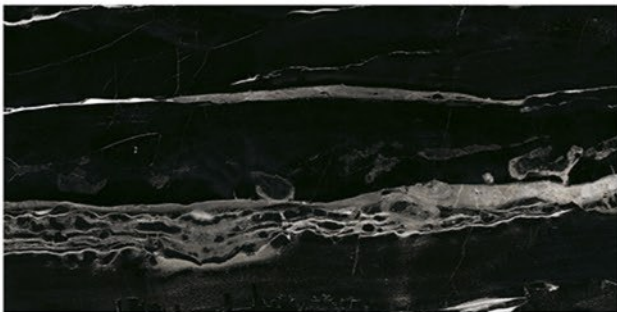

1-2036_LT
2-2036_HL_1
3-2036_HL_2
4-2036_DK

WATERPROOF SURFACE

CHEMICAL RESISTANCE

FROST RESISTANCE

RESISTANCE TO FIRE

Glossy Finish...!!

Wall Tiles 300X600 MM

1-2037_LT
2-2037_HL_1
3-2037_HL_2
4-2037_DK