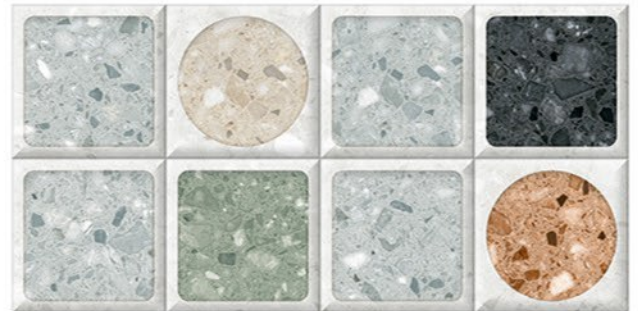

Wall Tiles

300X600 MM

1-2025_LT
2-2027_HL_1
3-2027_HL_2
4-2027_DK

1-2025_LT
2-2027_HL_1
3-2027_HL_2
4-2028_DK

WATERPROOF SURFACE

CHEMICAL RESISTANCE

FROST RESISTANCE

RESISTANCE TO FIRE

Glossy Finish...!!