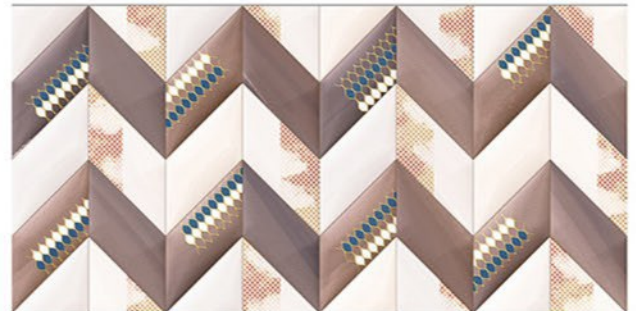

CHEMICAL RESISTANCE

FROST RESISTANCE

RESISTANCE TO FIRE

Glossy Finish...!!

Wall Tiles 300X600 MM

1-2011_LT
2-2011_HL_1
3-2011_HL_2
4-2011_LT

1-2012_LT
2-2012_HL_1
3-2012_HL_2
4-2012_DK

WATERPROOF SURFACE