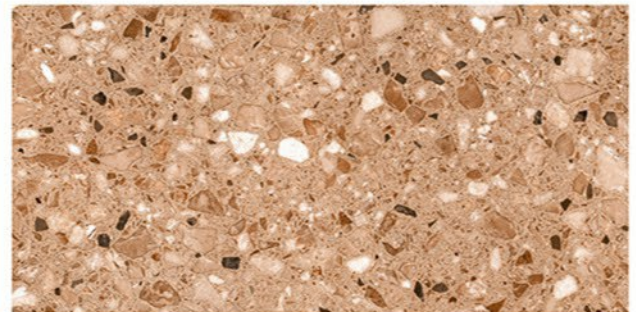

CHEMICAL RESISTANCE

FROST RESISTANCE

RESISTANCE TO FIRE

Glossy Finish...!!

Wall Tiles 300X600 MM

1-2025_LT
2-2025_HL_1
3-2025_HL_2
4-2025_DK

1-2025_LT
2-2025_HL_1
3-2025_HL_2
4-2026_DK

WATERPROOF SURFACE