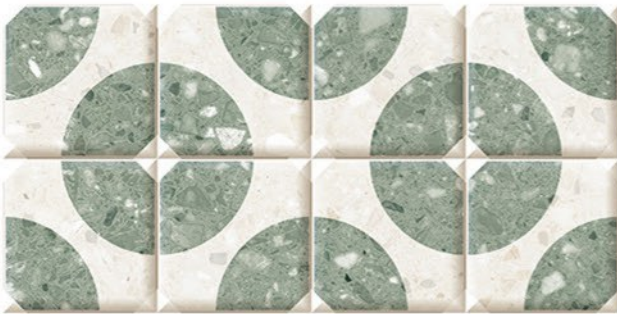

Wall Tiles

300X600 MM

1-2025_LT
2-2027_HL_1
3-2027_HL_2
4-2027_DK

1-2025_LT
2-2027_HL_1
3-2027_HL_2
4-2028_DK

WATERPROOF SURFACE

CHEMICAL RESISTANCE

FROST RESISTANCE

RESISTANCE TO FIRE

Glossy Finish...!!